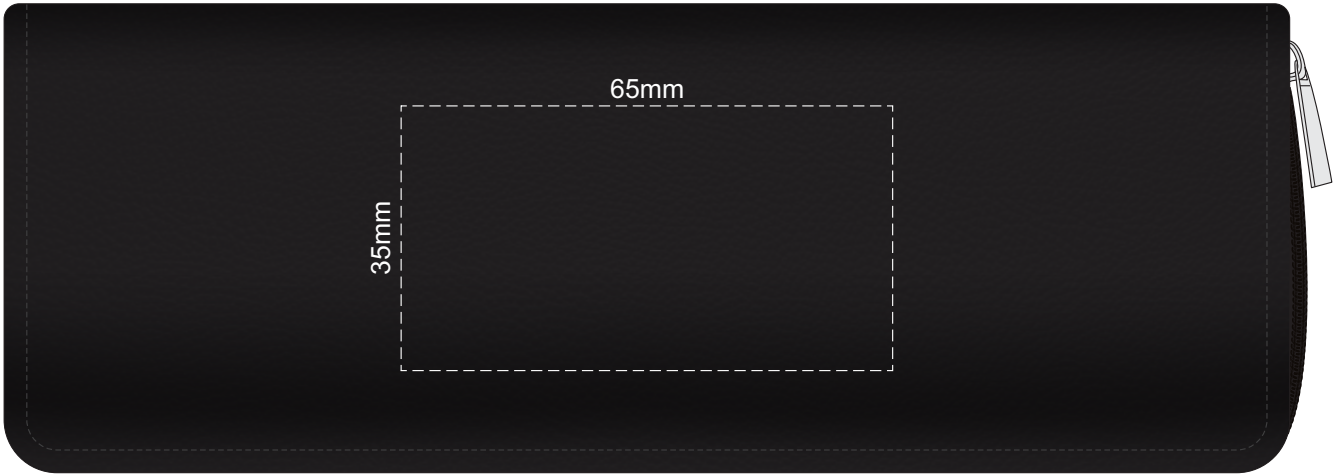

100% of Actual Size
Pad Print

FRONT (Closed zipper)

100% of Actual Size
Deboss

FRONT (Closed zipper)