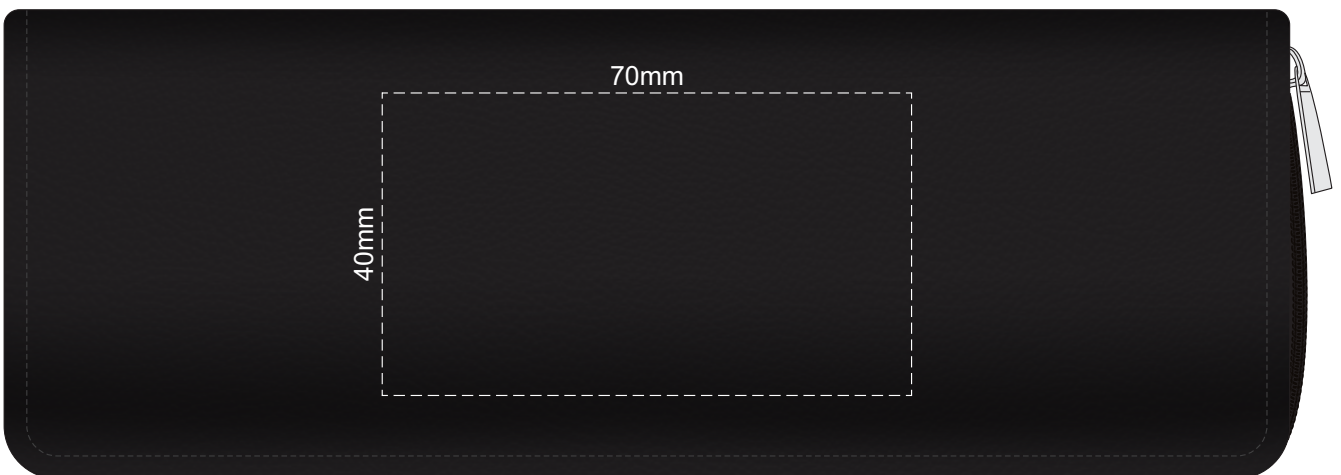

100% of Actual Size
Pad Print

FRONT (Closed zipper)

100% of Actual Size
Deboss

FRONT (Closed zipper)