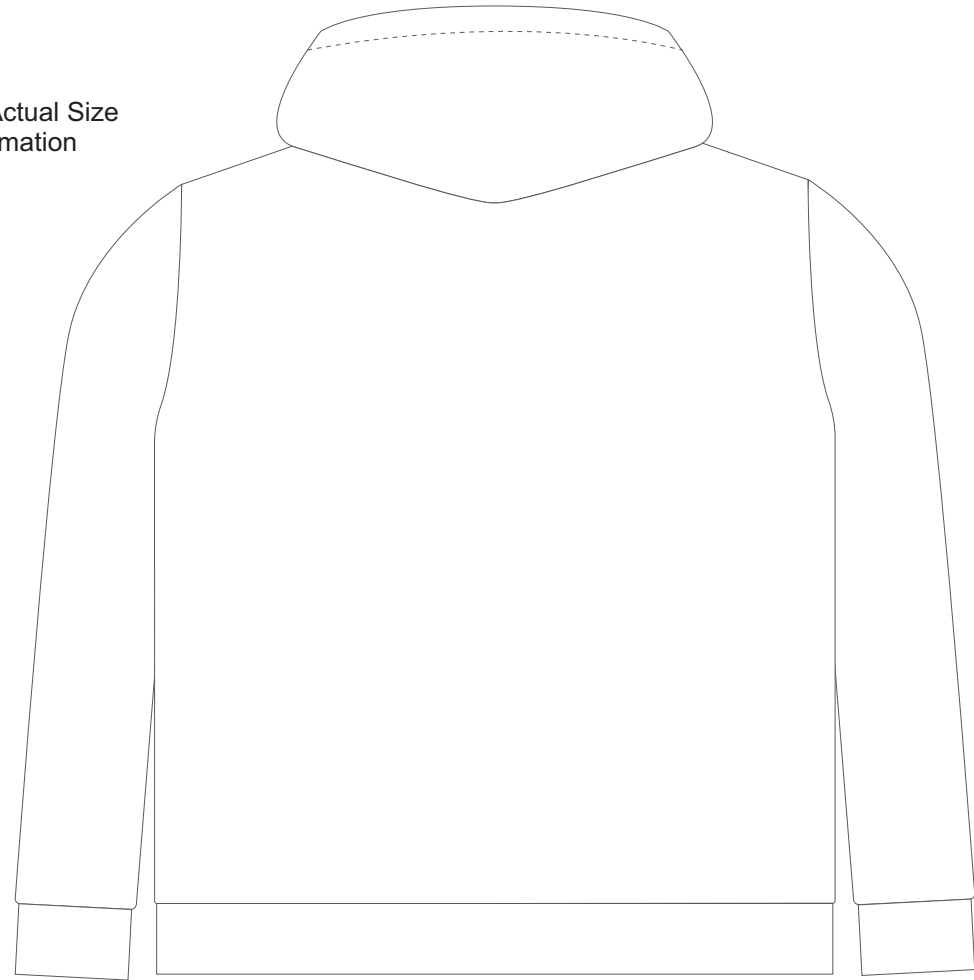

15% of Actual Size  
Sublimation

**Cuff & Hem Colours**

**Drawstring Colours**

**Zipper Colours**

**BRANDING SPECIFICATIONS - Custom Womens Sports Zipped Hoodie - 121185**

The garments comes with a mandatory size label and care label.  
Cuffs and hem are knitted from a selective range of colours.  
Drawstring and zipper is available in black or white.  
Close match pantone colours. Metallic, neon or pastel colours are not available.

100% of Actual Size  
Sublimation custom tag

Dotted line = Stitch line